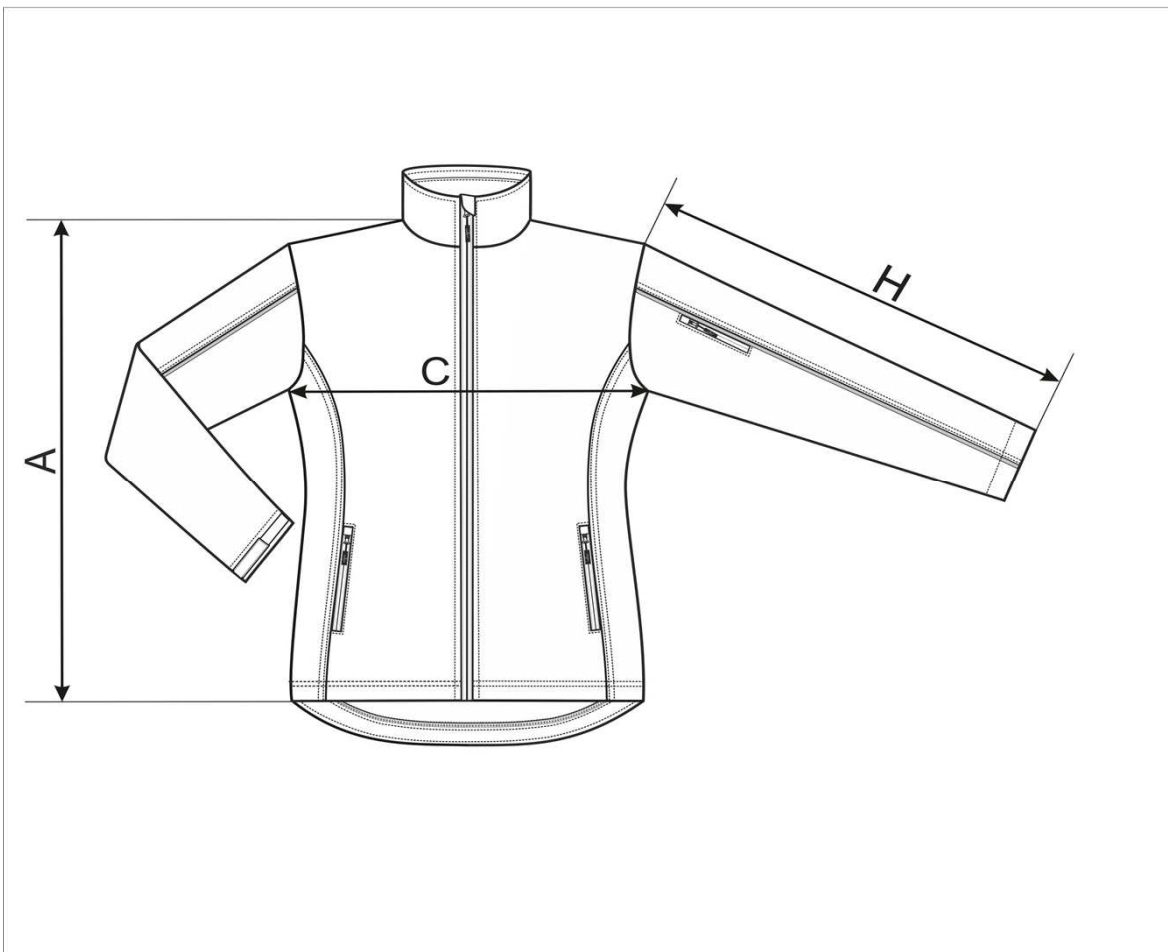

SIZE SPECIFICATION - <b>NEW!</b>								
Commodity	Ladies Softshell Jacket							
Code	510							
size [cm]		S	M	L	XL	2XL		
A		61	63	65	67	68		
C		50	54	58	64	70		
H		59	60	61	63	64		

All size specifications listed are in cm. Accepted tolerance of up to +/- 5%.

SIZE SPECIFICATION								
Commodity	Ladies Softshell Jacket							
Code	510							
size [cm]		S	M	L	XL	2XL		
A		61	62	63	64	65		
C		50	54	58	64	70		
H		59	60	61	63	64		

All size specifications listed are in cm. Accepted tolerance of up to + / - 5%.